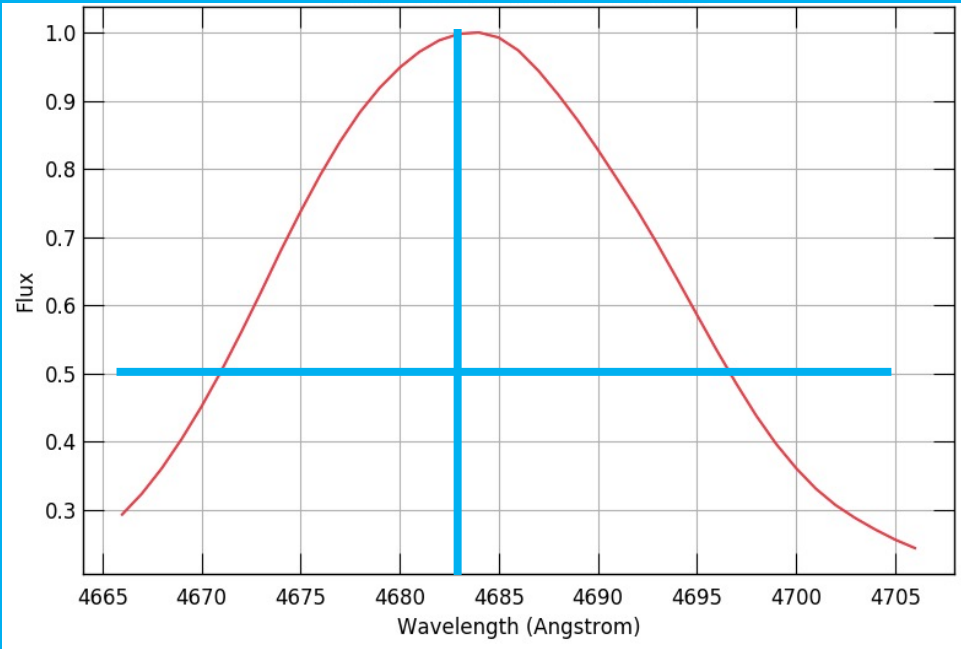

# Colliding Winds in WR71

↑ Red leaning  
↓ Blue leaning