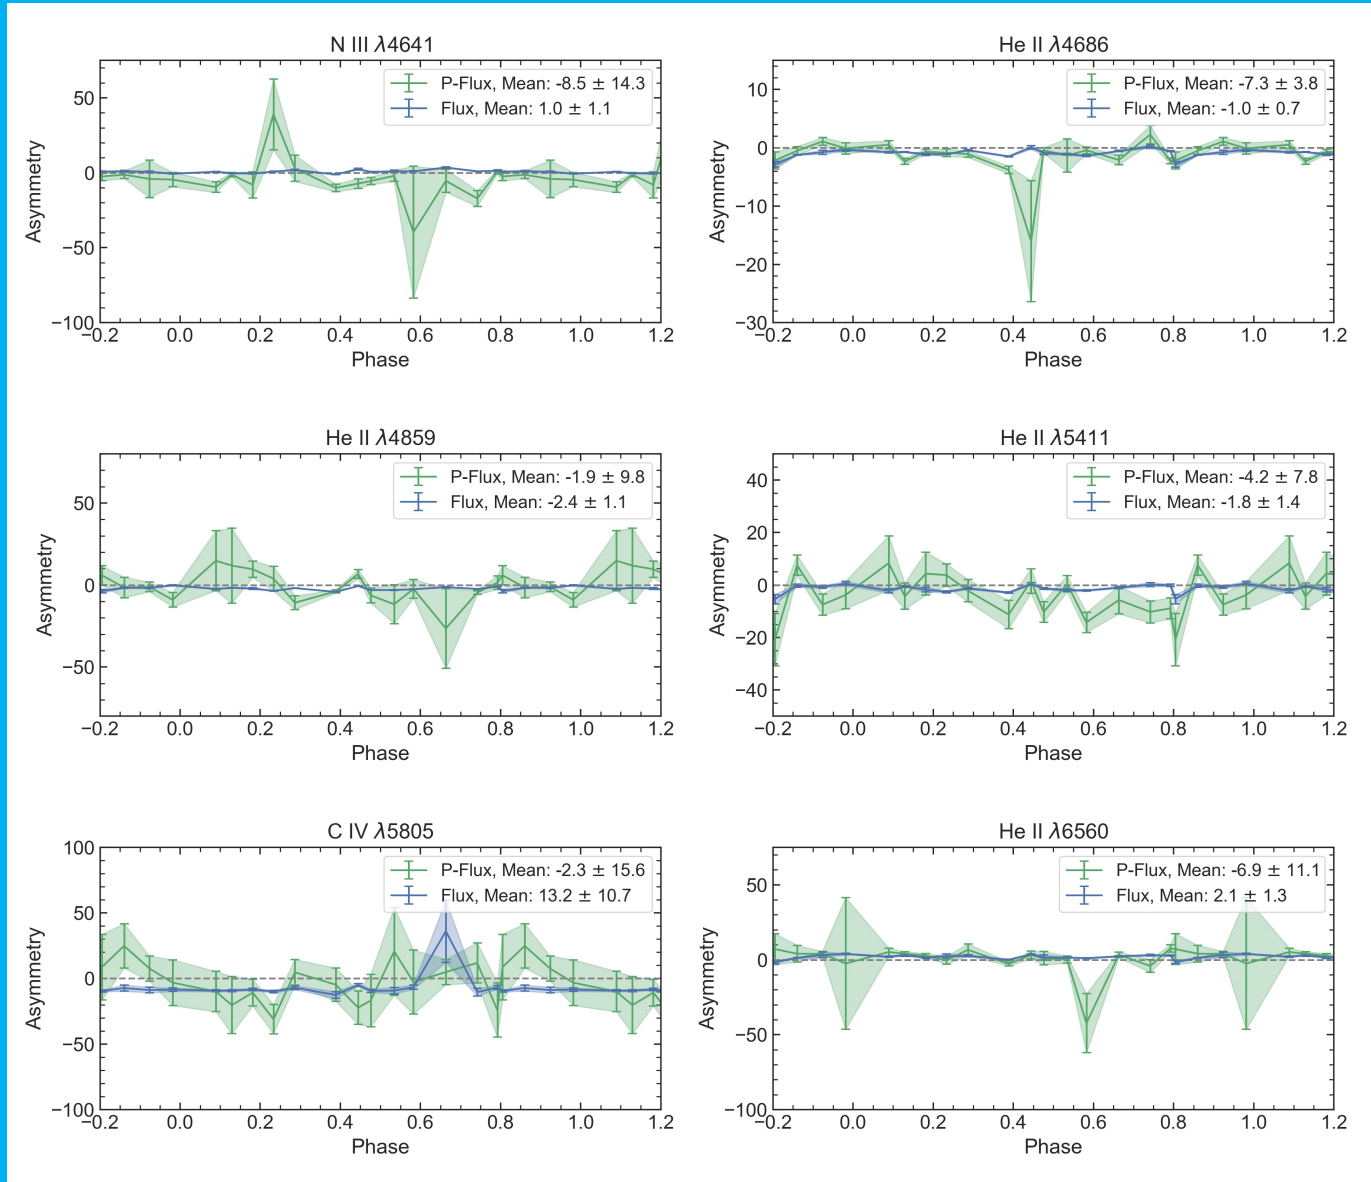

# Colliding Winds in WR71

↑ Red leaning  
↓ Blue leaning